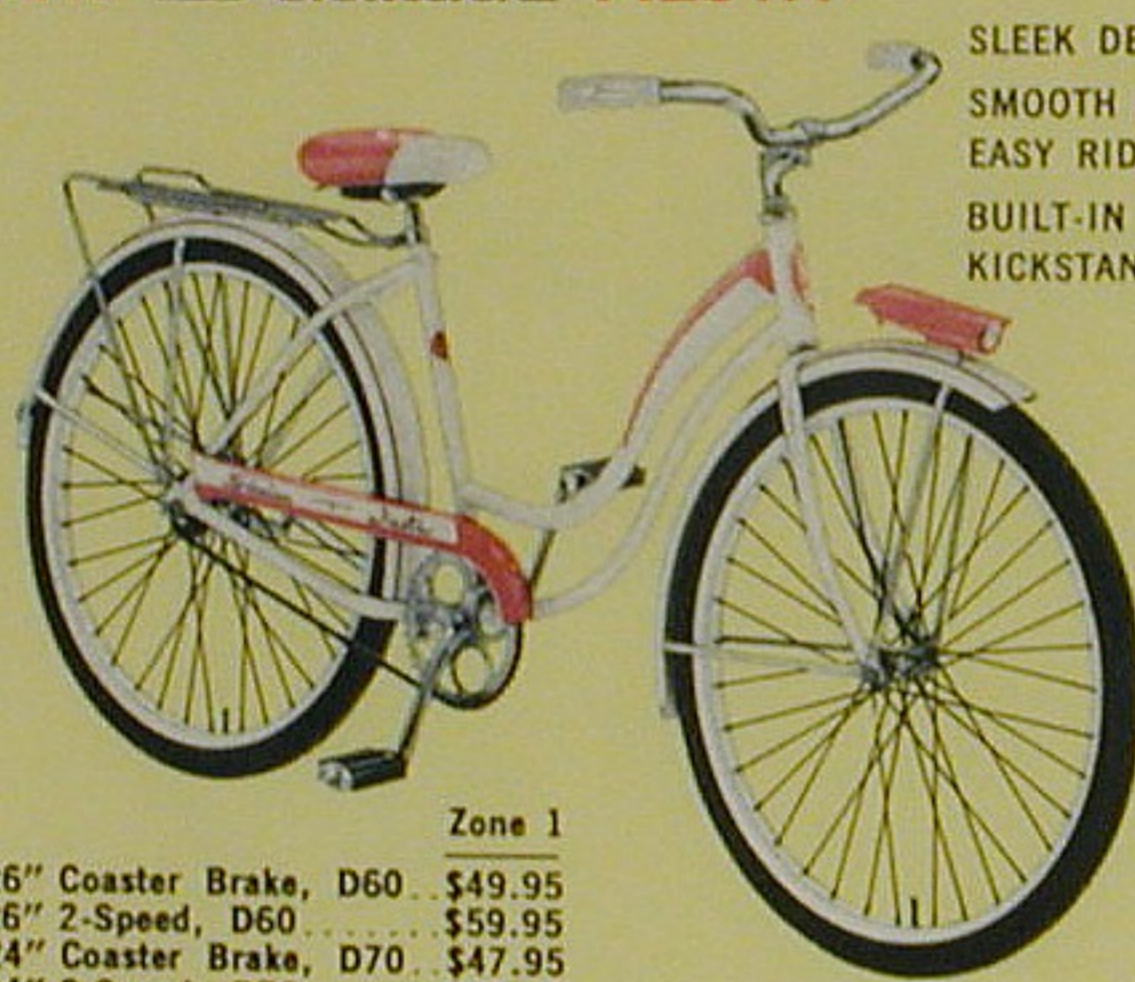

THE Schwinn FIESTA

SLEEK DESIGN!
SMOOTH AND
EASY RIDING!
BUILT-IN
KICKSTAND!

Zone 1

26" Coaster Brake, D60...$49.95
26" 2-Speed, D60...$59.95
24" Coaster Brake, D70...$47.95
24" 2-Speed, D70...$57.95
20" Coaster Brake, D80...$39.95

Slimline tank... rear carrier on 26" and 24"... front fender-light... Flamboyant Blue or White with Rose.