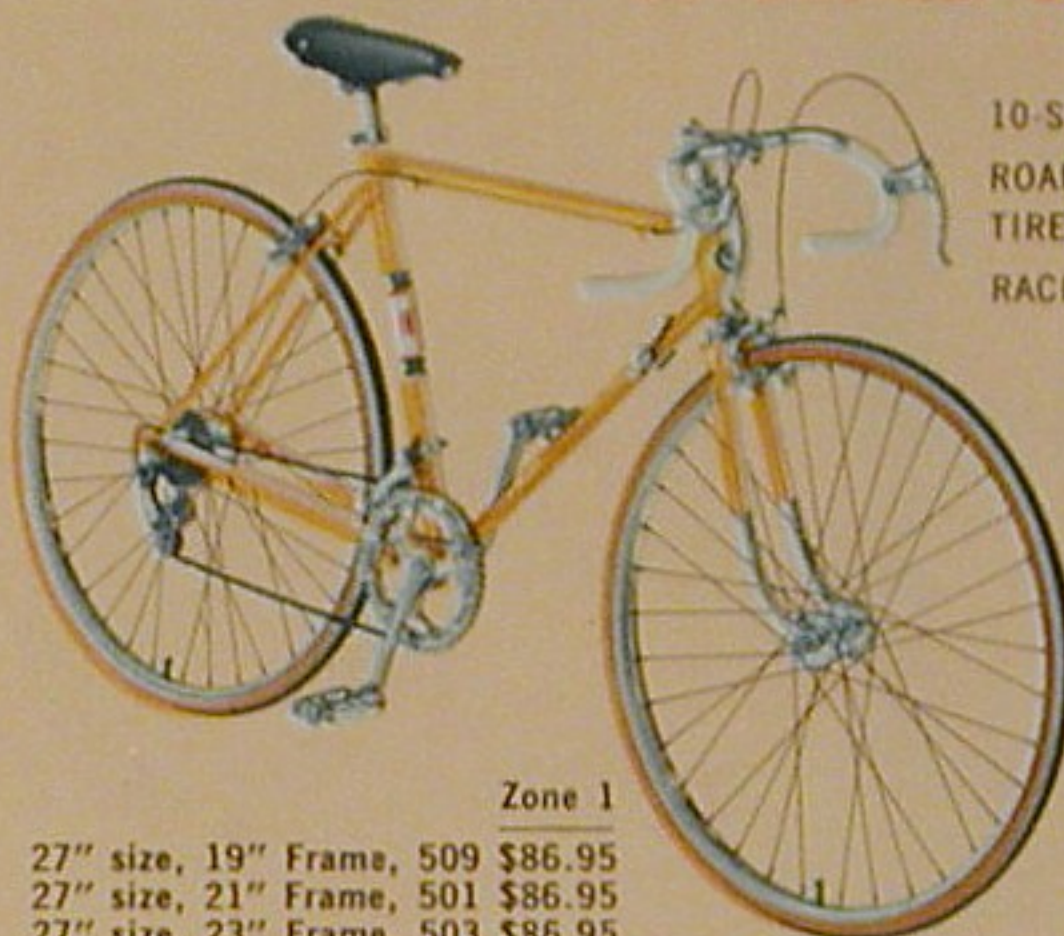

15-SPEED GEARS!
SPORTS STYLING!
RACING
EQUIPMENT!

Zone 1
27" size, 21" Frame, 601 \$107.00
27" size, 23" Frame, 603 \$107.00

Three front chainwheels, powerful climbing gears . . . Five rear cogs,
38 to 100 gear. Radiant Red, Blue, Green or Coppertone.

The Schwinn Continental Sports

10-SPEED GEARS!
ROAD RACING
TIRES!
RACING SADDLE!

Zone 1
27" size, 19" Frame, 509 \$86.95
27" size, 21" Frame, 501 \$86.95
27" size, 23" Frame, 503 \$86.95

High speed road racing wheels and tires. 10-speed Huret derailleur,
50 to 91 gear. Radiant Coppertone, Red, Blue, Green.

The Schwinn Continental Tourist

FAST,
EASY RIDING!
10-SPEED GEARS!
TOURIST STYLE!

Zone 1
27" size, 19" Frame, 409 \$86.95
27" size, 21" Frame, 401 \$86.95
27" size, 23" Frame, 403 \$86.95

Easy-pedaling lightweight, powerful 10-speed gears, road-racing
wheels, plastic fenders, mattress saddle. Radiant Coppertone,
Red, Blue, Green.